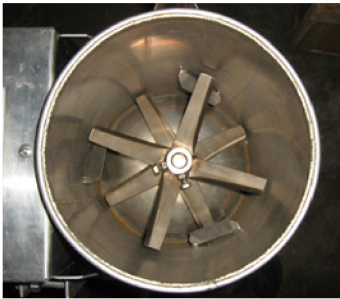

Stock code:-
880722001 SSB9 (9" x 12")

Stainless
Steel
Knife

Model	SSB9
Diameter	9"
Height	12"
Power	1.5HP / 1PH
Frequency	50Hz
Voltage	240V
Speed	1420rpm
Head	1
Weight	53kg
Dimension	(L600 x W420 x H1020)mm