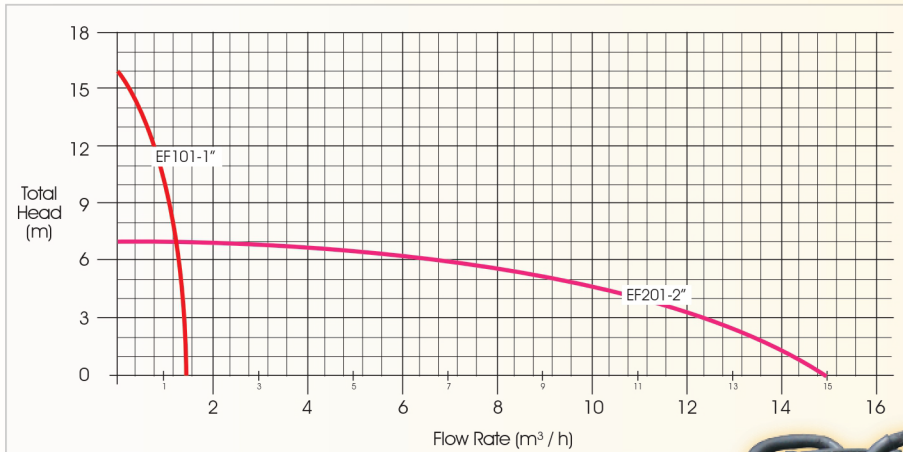

Tideway®

Auto Sub Pump

Stock Code :

880218033 (EF101-1")

880218034 (EF201-2")

Float Switch is provided

1"
EF101

Specification

MODEL	EF101	EF201
SIZE	1"	2"
POWER	0.37 kW	0.55 kW
SPEED	2860 rpm	
FLOW RATE	1.5 m ³ / h	15 m ³ / h
TOTAL HEAD	16 m	7 m
OUTLET	25 mm	65 mm
WEIGHT	10 kg	13.5 kg
VOLTAGE	220V / 50 hz	

*** Product's specification may subject to change without further notice.
*** Actual product may slightly differ from pictures shown.